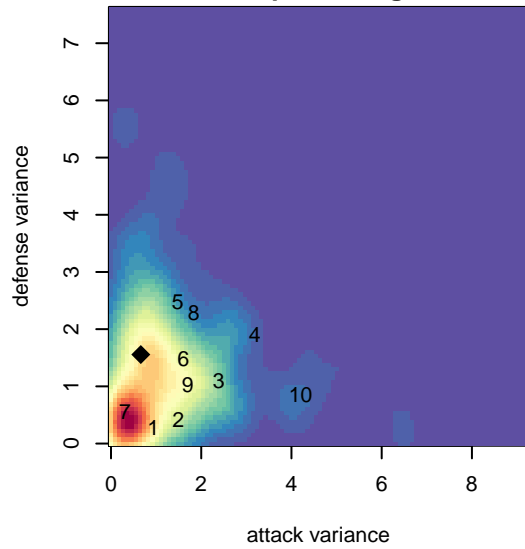

Breakers Black Croft G00

Breakers SC
 Spokane, WA
 G00 total strength=1576
 attack=20.01 defense=10.84
 spr league = Win PSPL WSPL 1 (00) U17
 notes= Croft 2016

alt names used:
 IEYSA Breakers FC Black G00-01 Croft
 G01-00 Breakers Black
 BREAKERS FC 00-01

Venues played:
 2016 Sounders FC Cup GU17
 2016 AstroTurf Showcase GU17 CD
 2016 Win PSPL WSPL 1 (00) U17

Breakers Black Croft G00
 Dots are actual minus expected GF (blue circles) and GA (red triangles).
 Blue line is smoothed change in attack strength. Red is smoothed change in defense strength.

**attack and defense variance (black dot)
relative to other teams
and top 10 in region**

**attack and defense rating
relative to others at age
and all opponents in last 13 months**

**attack and defense rating
relative to others at age
and all opponents in last 13 months**

Performance relative to 13 month average

Performance relative to 13 month average

Distribution of opponents
 Red = Lose zone, Blue = Win zone, Green = Even
 Black line separates win/lose zones

lot. A=Neither has attack advantage, B=Opponent has both attack and defense advantage, C=Opponent has both attack and defense disadvantage, D=Both have