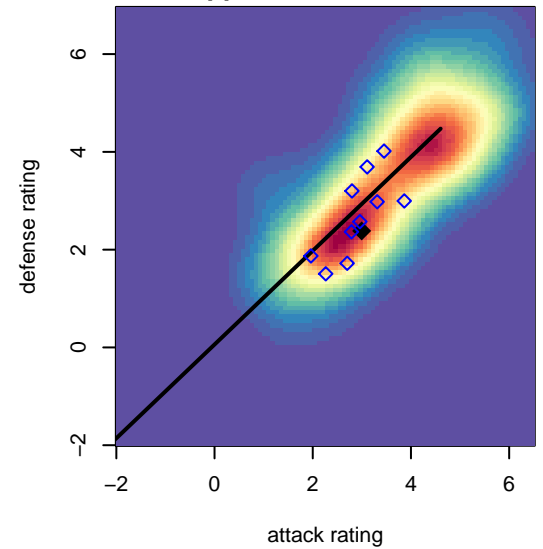

Breakers Black Croft G00

Breakers SC
 Spokane, WA
 G00 total strength=1576
 attack=20.01 defense=10.84
 spr league = Win PSPL WSPL 1 (00) U17
 notes= Croft 2016

alt names used:
 IEYSA Breakers FC Black G00-01 Croft
 G01-00 Breakers Black
 BREAKERS FC 00-01

Venues played:
 2016 Sounders FC Cup GU17
 2016 AstroTurf Showcase GU17 CD
 2016 Win PSPL WSPL 1 (00) U17

Breakers Black Croft G00
 Dots are actual minus expected GF (blue circles) and GA (red triangles).
 Blue line is smoothed change in attack strength. Red is smoothed change in defense strength.

**attack and defense variance (black dot)
relative to other teams
and top 10 in region**

**attack and defense rating
relative to others at age
and all opponents in last 13 months**

**attack and defense rating
relative to others at age
and all opponents in last 13 months**

Performance relative to 13 month average

Performance relative to 13 month average

Distribution of opponents
 Red = Lose zone, Blue = Win zone, Green = Even
 Black line separates win/lose zones

lot. A=Neither has attack advantage, B=Opponent has both attack and defense advantage, C=Opponent has both attack and defense disadvantage, D=Both have